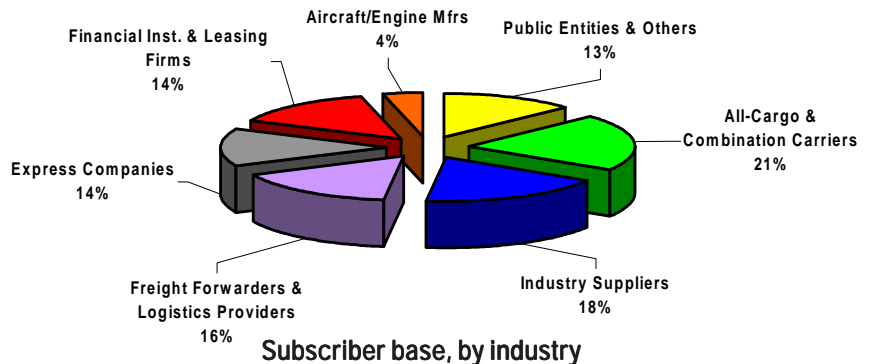

cargo facts

The air freight & express industry newsletter of record

Subscription Form

CARGO FACTS is a monthly journal of information and opinion published by Air Cargo Management Group. It is now in its twenty-second year of continuous publication, and is recognized in the industry as *the* definitive source for decision-makers and others who monitor freighter aircraft developments and worldwide air freight and express market trends.

CARGO FACTS UPDATE is a weekly supplement, offering a concise summary of breaking air cargo news, sent by email or fax every Friday morning.

To subscribe, fill out the form below, and mail or fax it to:

CARGO FACTS
520 Pike Street - Suite 1010
Seattle, WA 98101 U.S.A.

Fax: 206 587 6540
Tel: 206.587.6537
email: jedinger@cargofacts.com

I would like to receive CARGO FACTS and UPDATE

Name: _____

Title: _____

Company: _____

Address: _____

_____

_____

_____

Email: _____

Phone: _____

Fax: _____

☐ Check enclosed

☐ CARGO FACTS and UPDATE package: I enclose $395 to receive 12 monthly issues of CARGO FACTS and 52 issues of UPDATE.

(Note: If you are located outside North America, add $30 for a total of $425)

☐ CARGO FACTS only. I enclose $365 to receive 12 monthly issues of CARGO FACTS

(Note: If you are located outside North America, add $30 for a total of $395)

☐ UPDATE only. I enclose $295 for 52 weekly issues of UPDATE

☐ I am located outside of North America and enclose an additional $30 to cover international mailing expenses. (Not required for the UPDATE-only option.)

Please charge to: ☐ Visa ☐ Mastercard ☐ AMX Account No. _____ Exp: _____

Cardholder's Name: _____ Signature _____

For volume discount information, contact Jackie Edinger (206) 587-6537 or jedinger@cargofacts.com.

Return form to 520 Pike Street, Suite 1010 - Seattle, WA 98101 USA or FAX to (206) 587-6540.